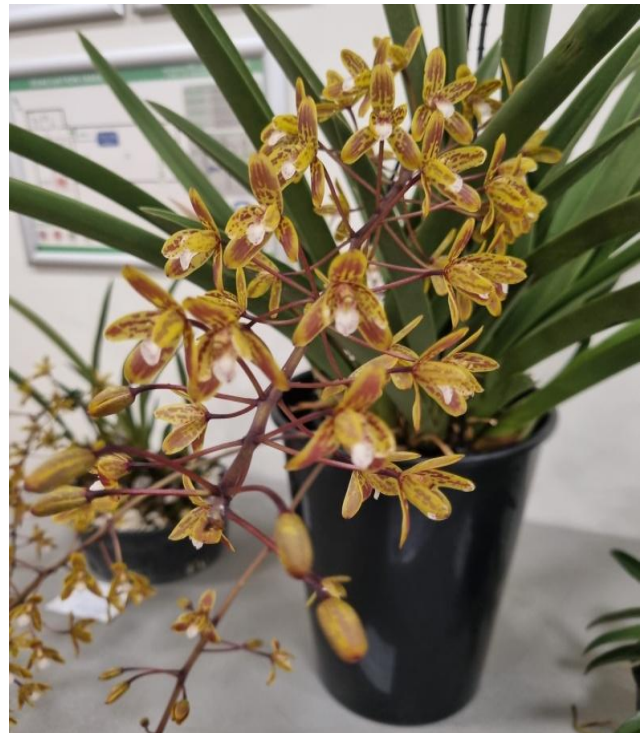

**Cym. canaliculatum**  
Exhibitor: C Wong (Open plant of the night)